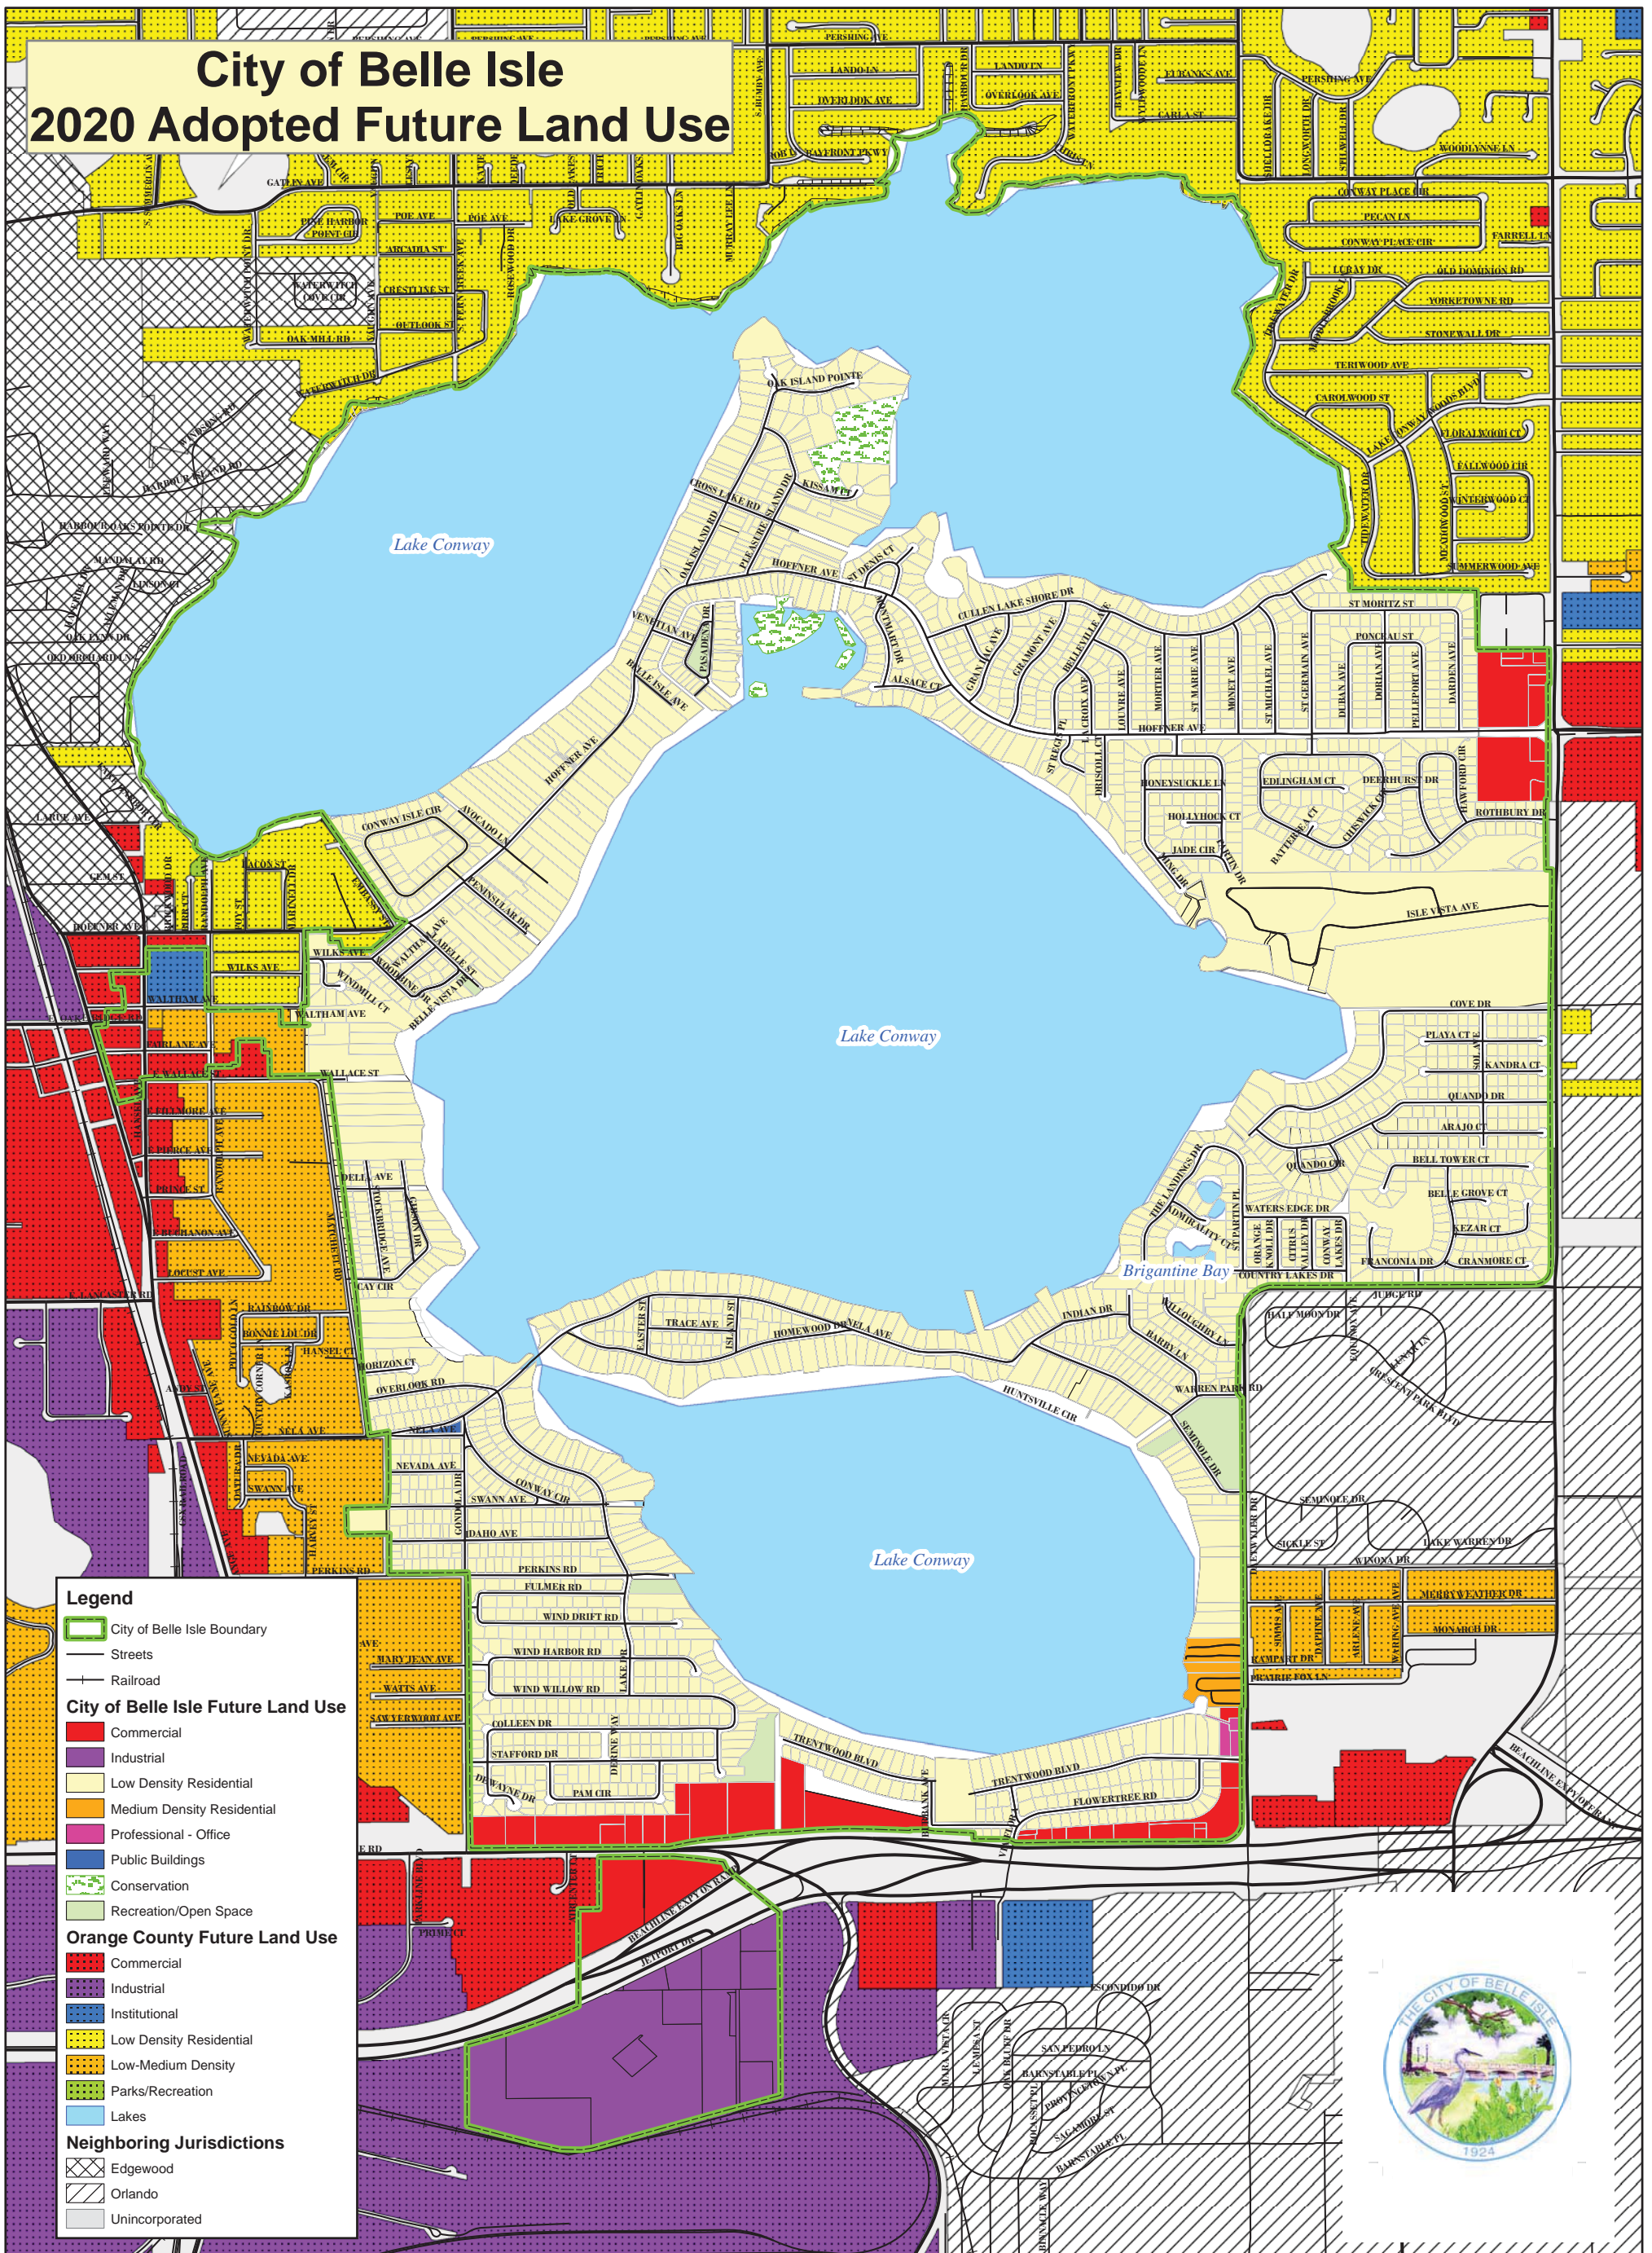

City of Belle Isle 2020 Adopted Future Land Use

Map 4: City of Belle Isle Future Land Use

0 800 1,600 3,200 4,800 6,400 Feet

1 in = 1,500 ft

Source: Orange County Property Appraiser and GIS
Effective: January 2009